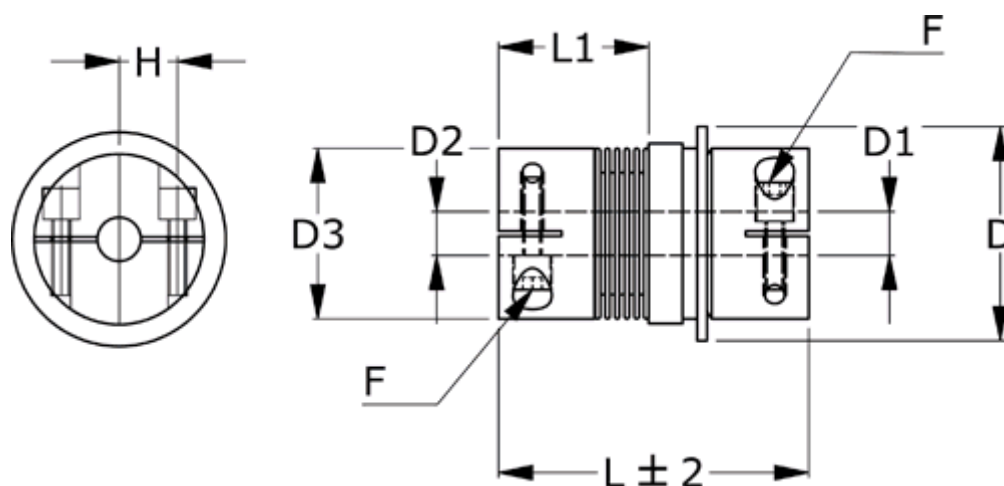

Article number: 335010801131438D1

Description: Safety coupling BKK 080 multiposition  
Length 113 mm, bore 14/38 mm, TKn max 40 NM

## Measures

D = 94  
D1 = 38  
D2 = 14  
D3 = 82.0  
F = M10  
H = 28.0  
L = 113  
L1 = 57.5

Nom. torque NM (TKn) = 40NM overload torque range 1  
Position engagement = C = Synchronous  
s = 2.0